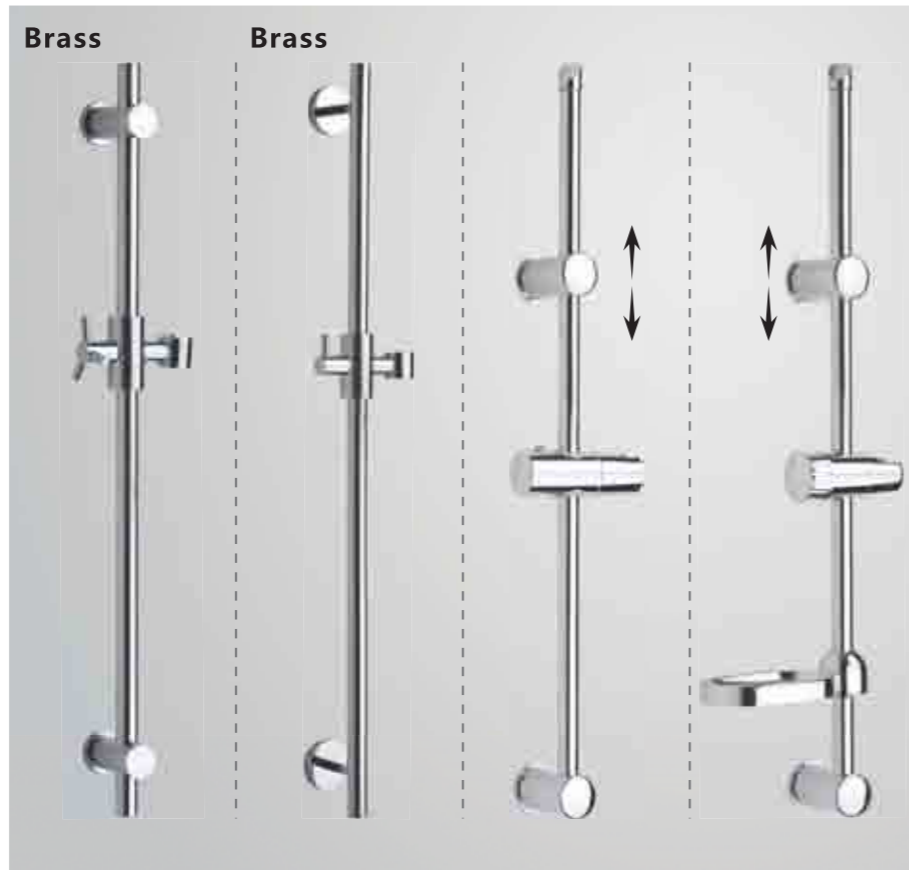

B701 Φ20*600mm
B702 Φ20*600mm
B703 Φ19*700mm
B704 Φ19*700mm